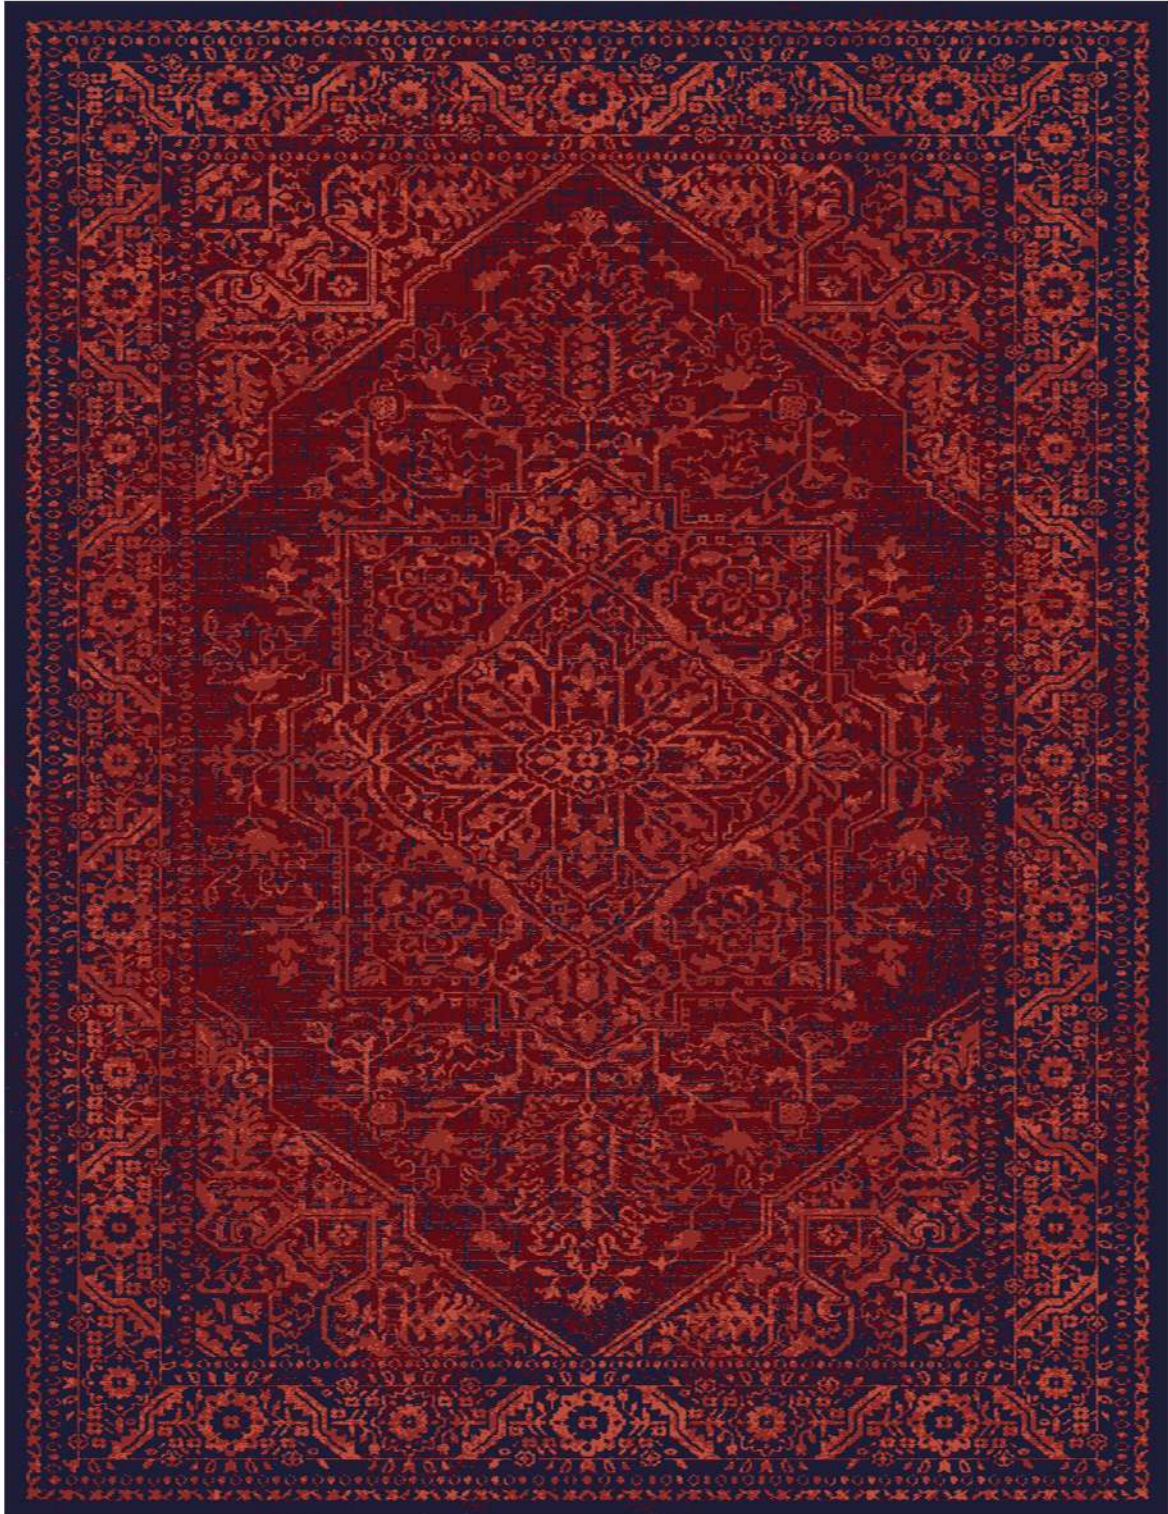

**SHADLIN
CARPET**

collection: Balooch
code: 112BLACK
Pile yarn : Polypropylene

Hight pile : 9m.m
Density: 416000