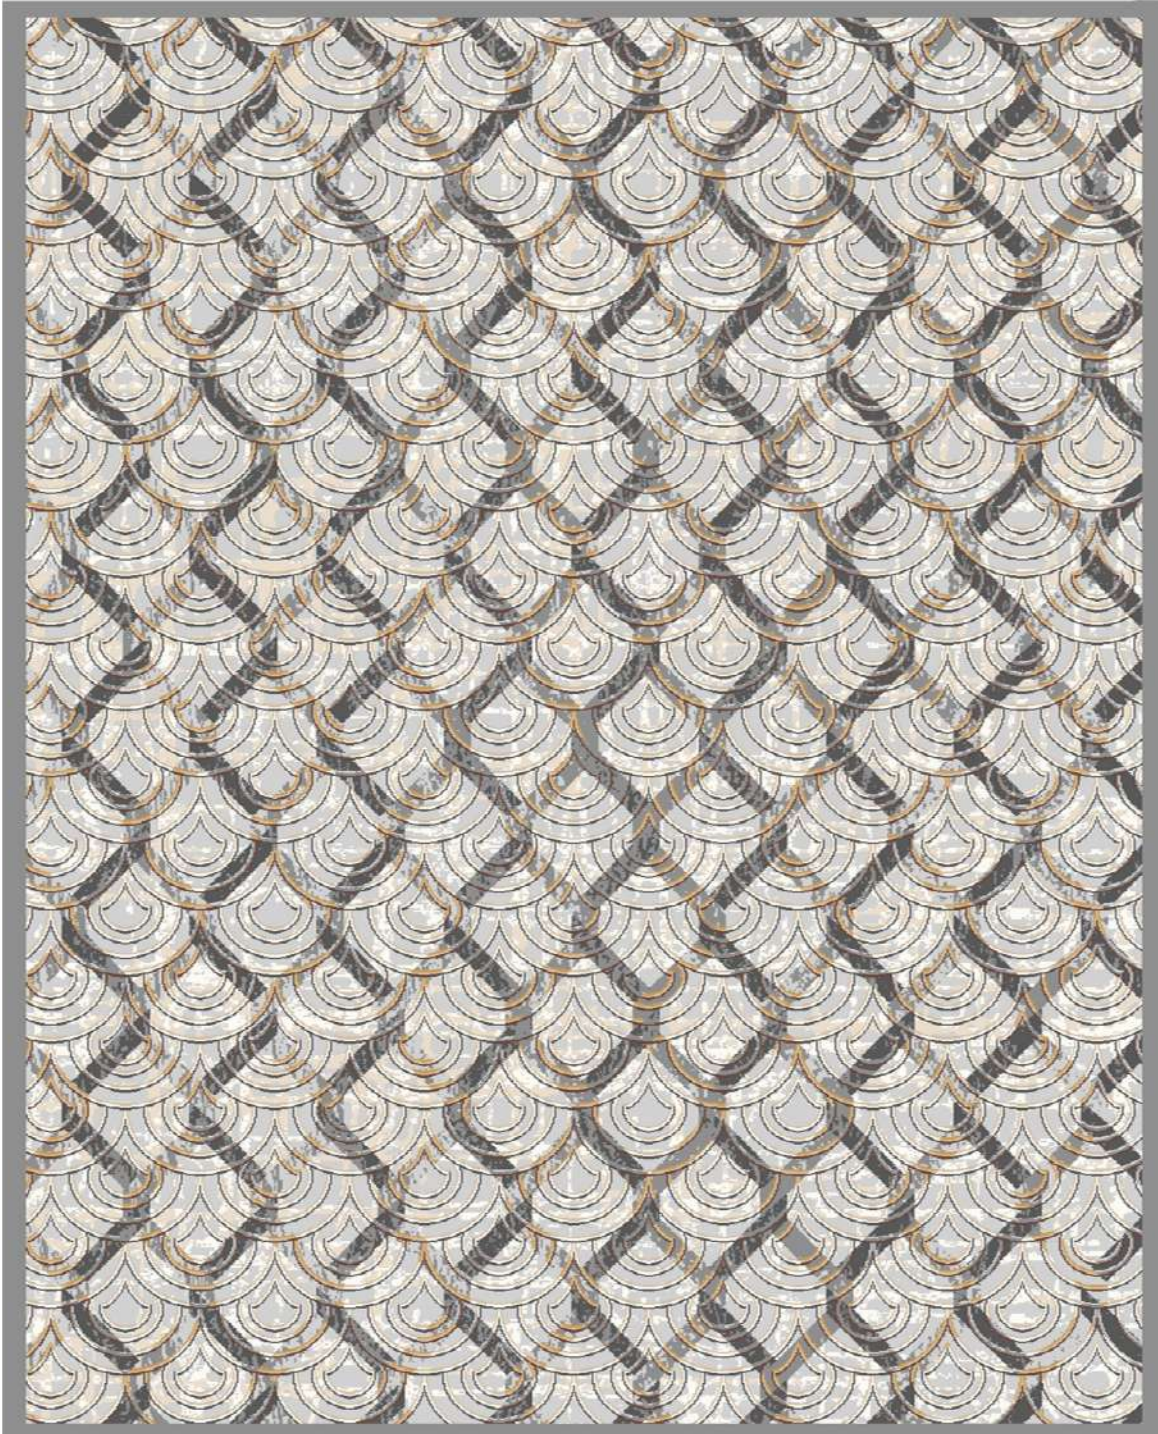

**SHADLIN
CARPET**

collection:Flora
code: 1236SLR
Pile yarn :polypropylene
Hight pile :9m.m
Density:442000